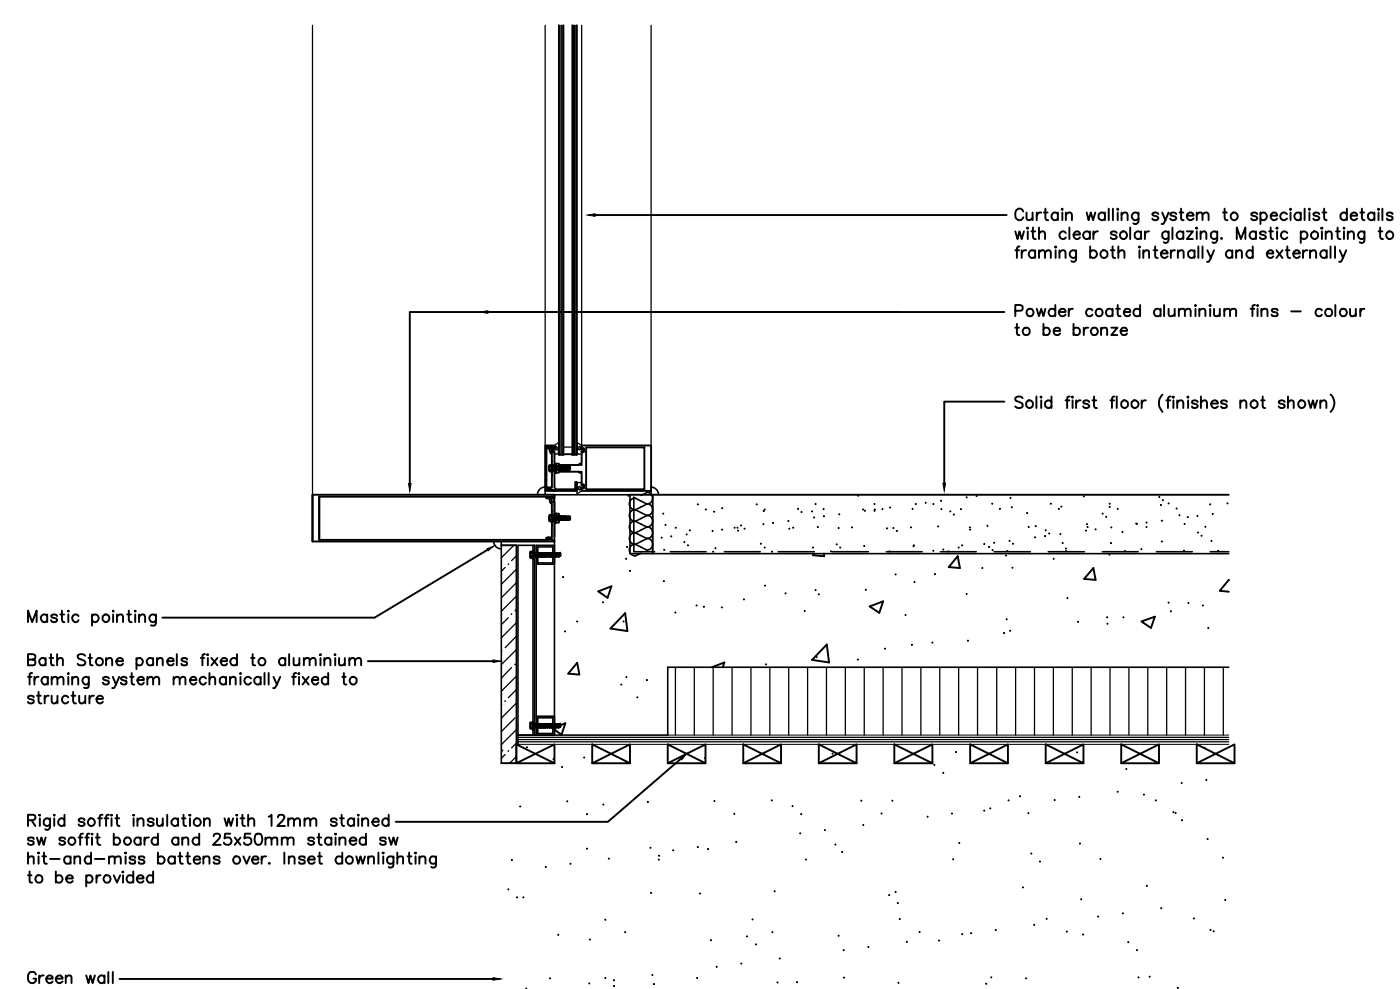

Detail 2
Scale 1:10 @ A1