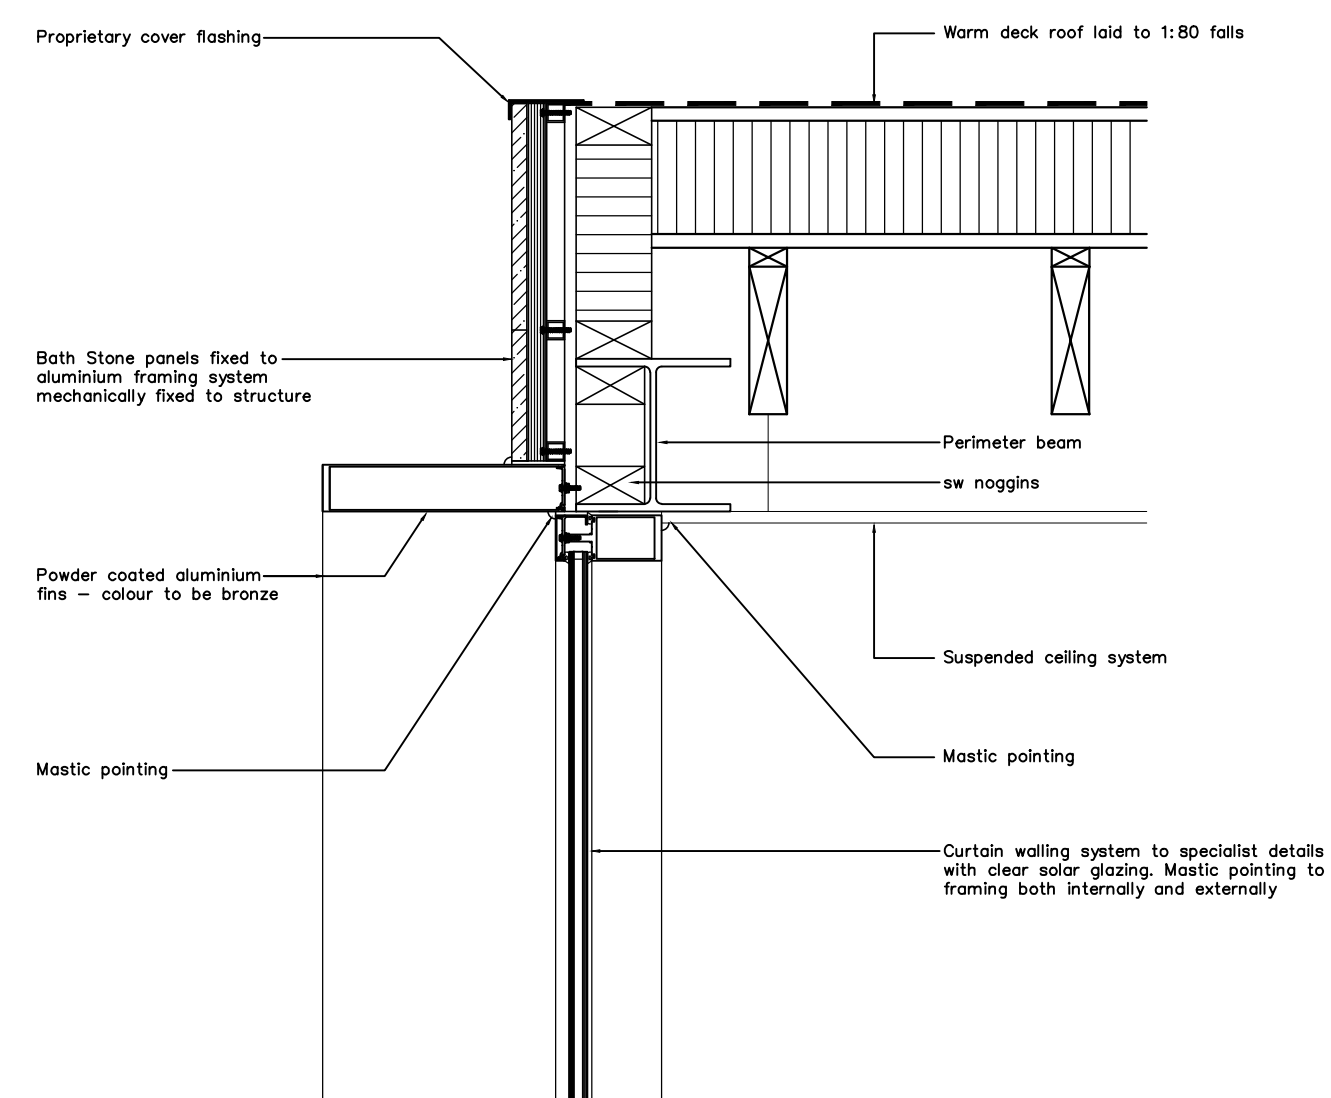

Detail 3
Scale 1:10 @ A1